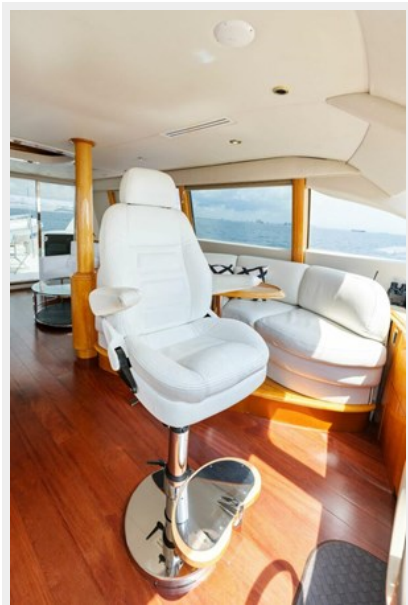

35_2801215_