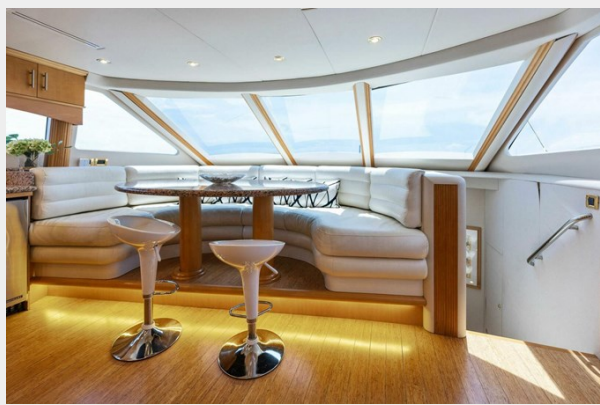

29_2801215_