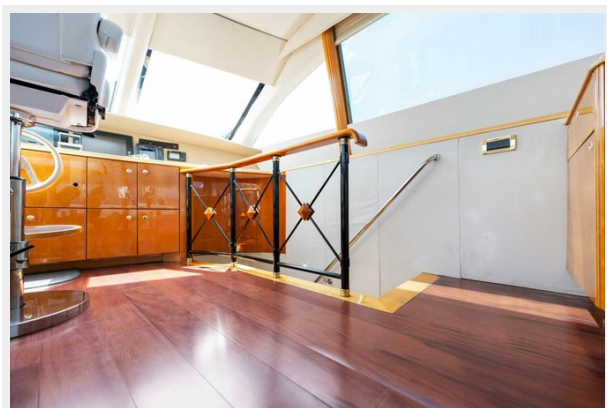

43_2801215_