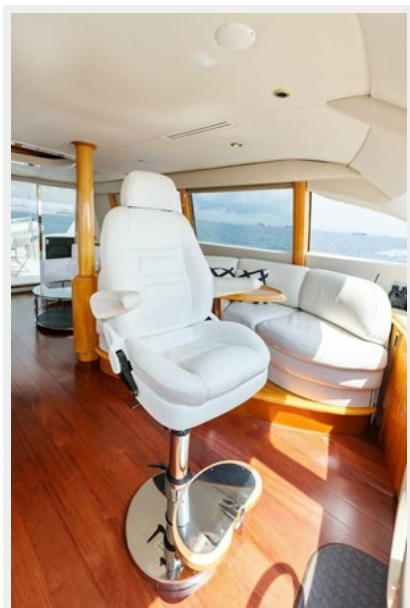

35_2801215_