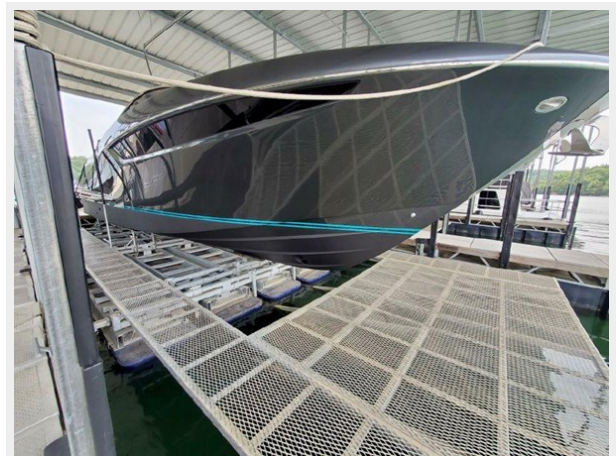

## Overview

---

Sleek, stylish, Freshwater Riva. The gorgeous 2021 Rivamare 38 is ready for a new owner and is in pristine condition, priced to sell. She is lift kept in a covered slip, the "newest used boat and nicest gently used Rivamare available! With her gyro stabilizers, low hours, and near-new condition; she makes an excellent choice for an owner who appreciates the style, quality, and craftsmanship of Riva. Built for the American market - US spec. Bring all offers!

Upgraded Garmin 16" flat touchscreen with GPS and autopilot

Seakeeper NG6

Onan 6kW generator

Windlass

Upgraded A/C and Stereo

Interceptor auto trim system

Joystick and bow thruster

Power folding and concealed bimini top

# PHOTOS

1

2

3

4

5

6

7