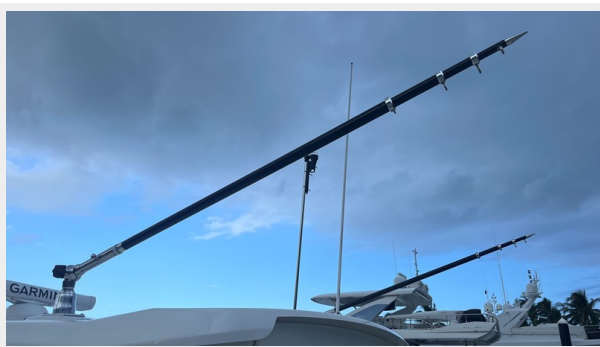

Sun Shade

Bow Table & Sun Pad

Fwd Sun Pad

Seat Covers

Bow Locker

Anchor & Tow Eye

FLIR Radar & Spotlight

Outriggers