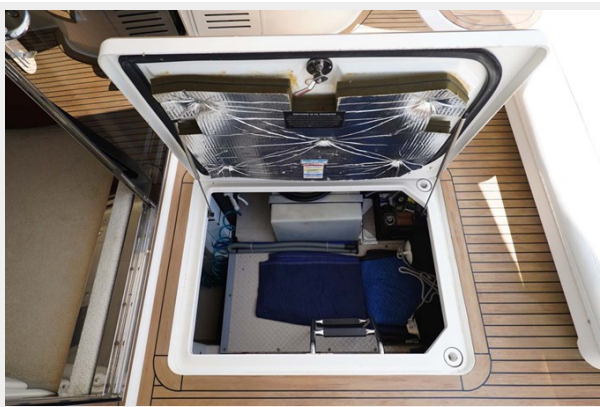

Engine Room Hatch