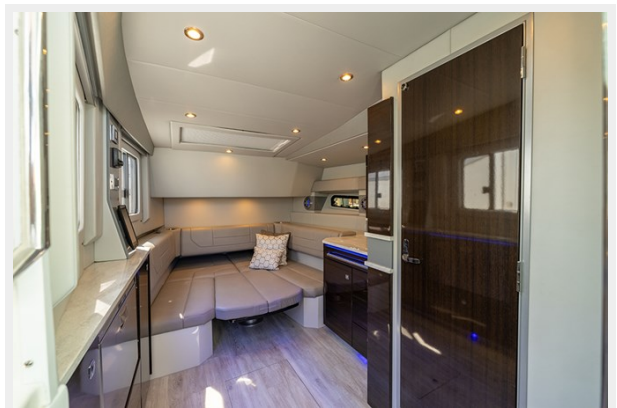

Cockpit TV	10
Cockpit insulated cooler with refrigerator/freezer	10
Helm station	10
Helm dashboard	10
Mercury DTS control	10
Bow	11
Bow seating	11
Port profile	11
Access to the cabin	11
Dinette/galley	11
Convertible dinette	11
Galley	12
Entertainment center in the galley	12
Electronics area in the cabin	12
Main cabin	12
Head	12
Head vanity mirror and storage	12
Head sink	13
Shower	13
Stbd quarter profile	13
Engines	13
Stbd quarter profile (in slip)	13
Port quarter profile (in slip)	13
Swim platform (in slip)	14
Port quarter profile	14
Electric grill	14
Switch panel	14
Port bow profile	14
Bennett control	14

Cockpit insulated cooler with refrigerator/freezer

Helm station

Helm dashboard

Mercury DTS control

Bow

Bow seating

Access to the cabin

Port profile

Dinette/galley

Convertible dinette

Galley

Entertainment center in the galley

Electronics area in the cabin

Main cabin

Head

Head vanity mirror and storage