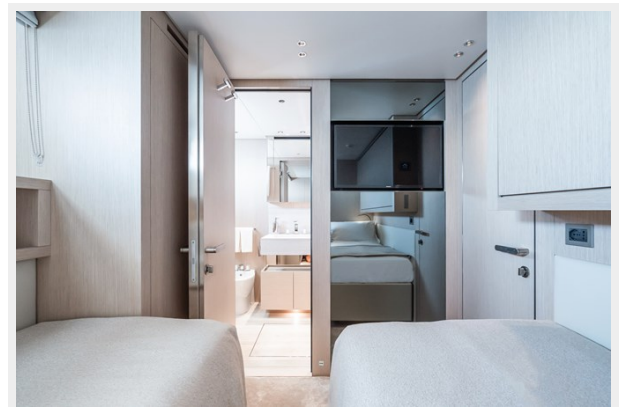

AMI_168_guest twin 1