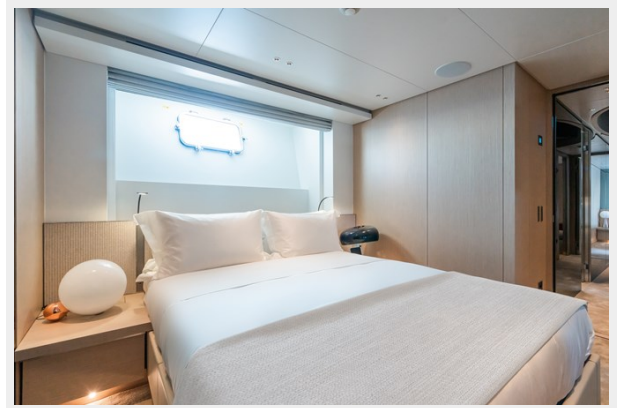

AMI_181_guest cabin 1