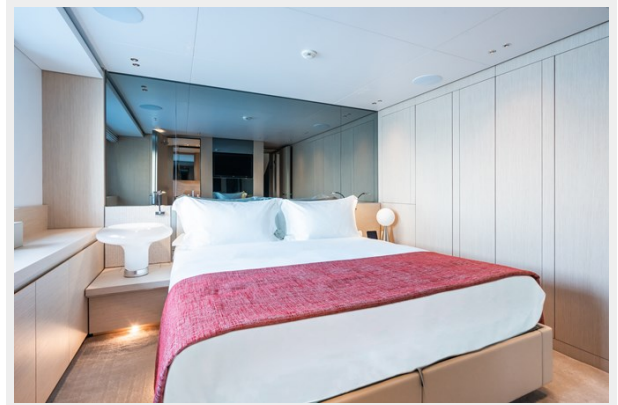

AMI_157_Guest Cabin