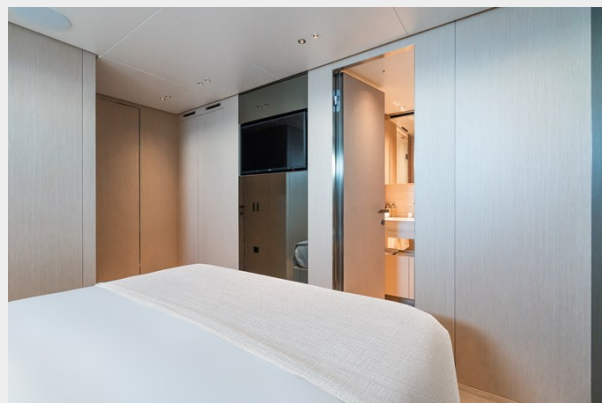

AMI_183_guest cabin 2