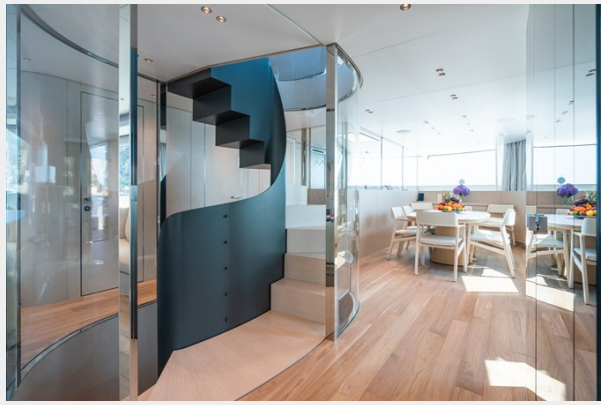

INTERIOR SPACES ABOARD AMI SANLORENZO SX112

A bright, modern, and fresh interior makes the ultimate splash upon entering the AMI Sanlorenzo SX112 main salon. Ultra-modern and minimalist furniture is blended with neutral hues and light woods throughout to create a calming atmosphere. Floor-to-ceiling windows and abundant use of glass make for an exceptionally brilliant yacht interior. The main salon flows into an equally well-lit formal dining space that sits opposite a streamlined galley, equipped with everything needed for stellar meal preparation.

Up one level, the spacious skylounge features two large sofas that face each other, along with a large table for lunches. Just forward lies the high-tech helm and nav station, and a full bar with a pantry and service station. The lower deck interior is reserved for the accommodations as well as a beach club gym that is spacious and bright thanks to large windows and an aft area that opens up to the vast swim platform, giving way to excellent views while enjoying a workout.

PHOTOS

AMI_39

AMI_26

AMI_108

AMI_118

AMI_211

AMI_261

AMI_217