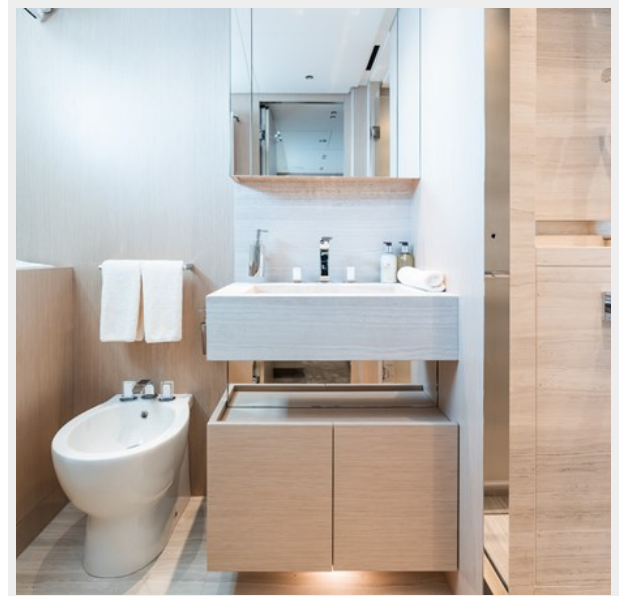

AMI_167_guest head 1