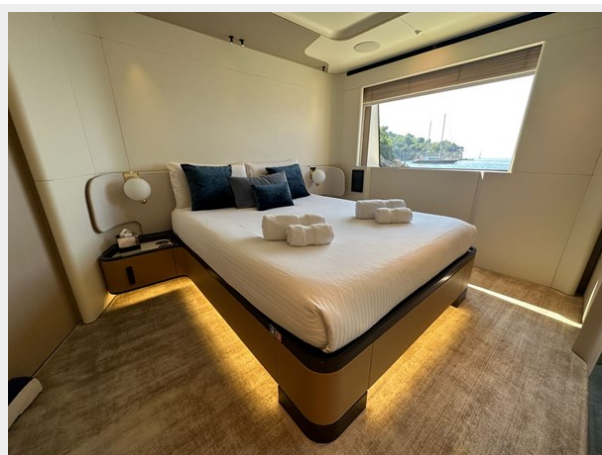

UPPER DECK CABIN - AZIMUT TRIDECK 38 METER   **UPPER DECK CABIN - AZIMUT TRIDECK 38 METER**