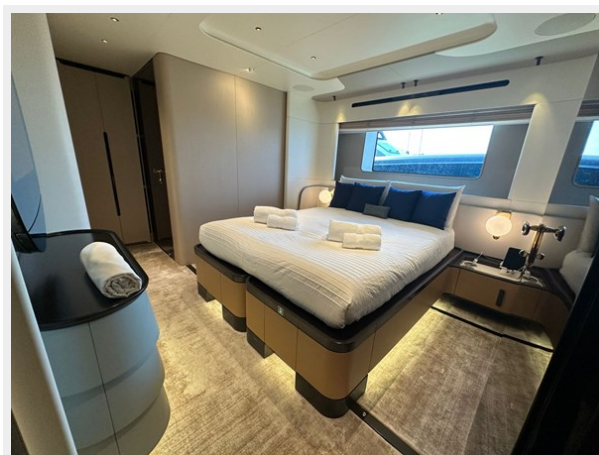

GUESTS - AZIMUT TRIDECK 38 METER