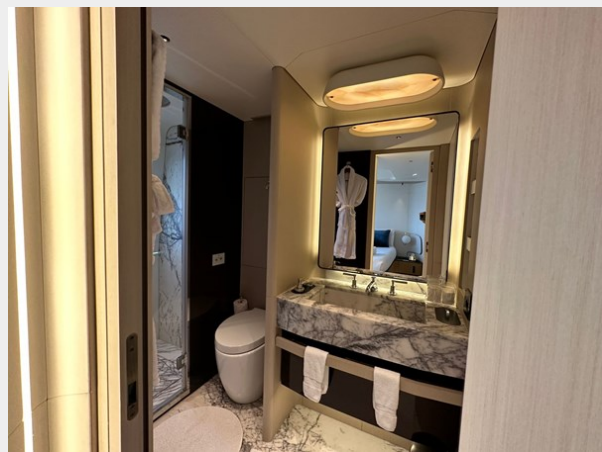

**SALOON - AZIMUT TRIDECK 38 METER**

**SALOON - AZIMUT TRIDECK 38 METER**

**SKY LOUNGE - AZIMUT TRIDECK 38 METER**

**SKY LOUNGE - AZIMUT TRIDECK 38 METER**

**SKY LOUNGE - AZIMUT TRIDECK 38 METER**

**UPPER DECK CABIN BATHROOM - AZIMUT TRIDECK 38 METER**      **UPPER DECK CABIN - AZIMUT TRIDECK 38 METER**