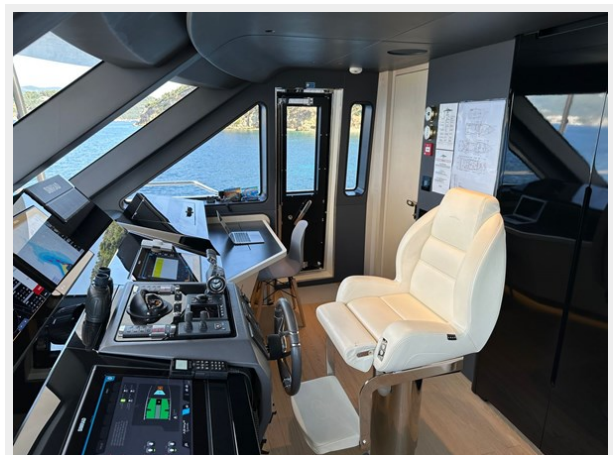

WHEELHOUSE - AZIMUT TRIDECK 38 METER