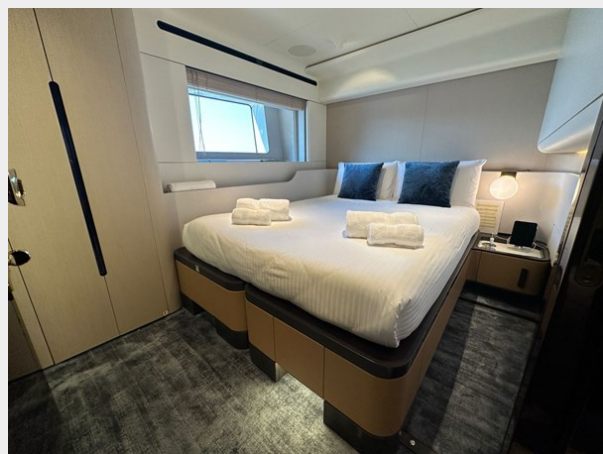

GUESTS - AZIMUT TRIDECK 38 METER