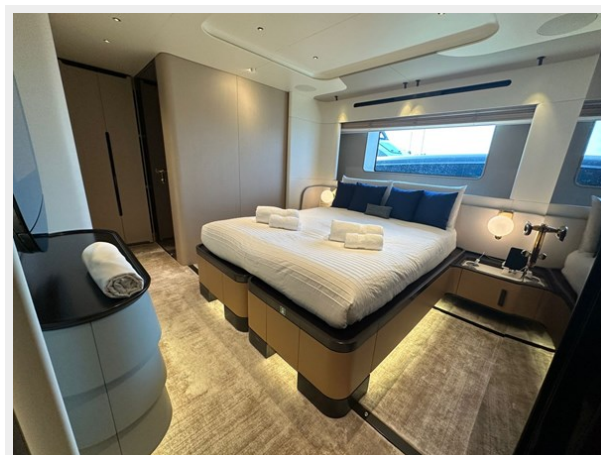

GUESTS - AZIMUT TRIDECK 38 METER