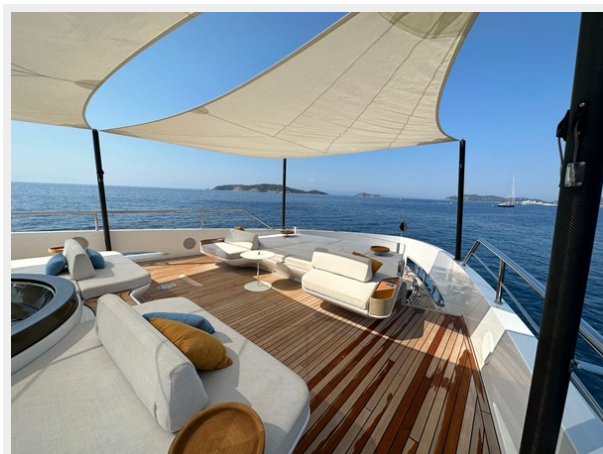

**BOW - AZIMUT TRIDECK 38 METER**

**BOW - AZIMUT TRIDECK 38 METER**

**BOW - AZIMUT TRIDECK 38 METER**

**BOW - AZIMUT TRIDECK 38 METER**

**BOW - AZIMUT TRIDECK 38 METER**

**COCKPIT - AZIMUT TRIDECK 38 METER**