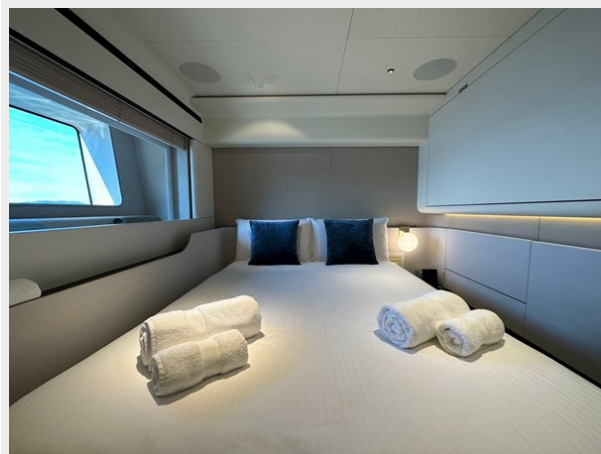

GUESTS - AZIMUT TRIDECK 38 METER