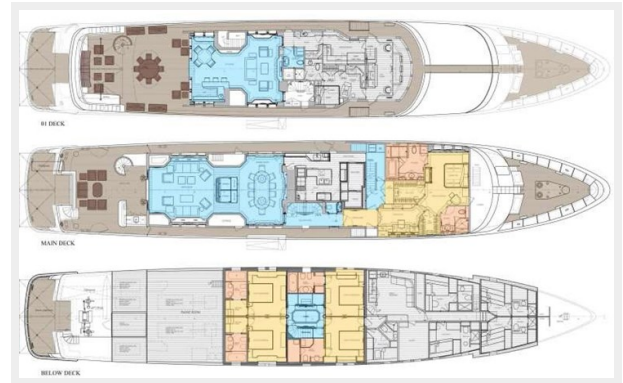

blu-470.pdf-025 (b)