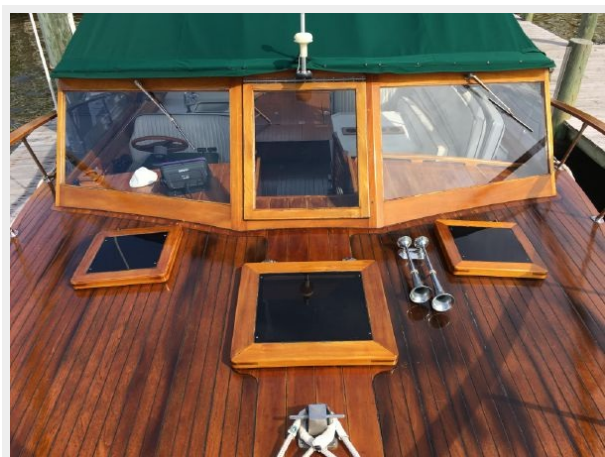

Время работы	16
Адрес	16

ХАРАКТЕРИСТИКИ

Обзор

Rare Skiff craft fully loaded with many upgrades in excellent condition. Skiff Craft built this one with mahogany and teak decks and is one of a kind! The original owner who commissioned her ordered the boat to be built this way and is truly unique. It was shipped on the custom trailer to NJ and then sold to the 2nd owner who has kept her up in excellent condition caring for the varnish annually. This classic is steeped in tradition and built with integrity. The large cockpit creates a feeling of spaciousness and luxury, unlike anything else. Engines run great and worth a call to check her out.

21

22

23

24

25

26

27

28