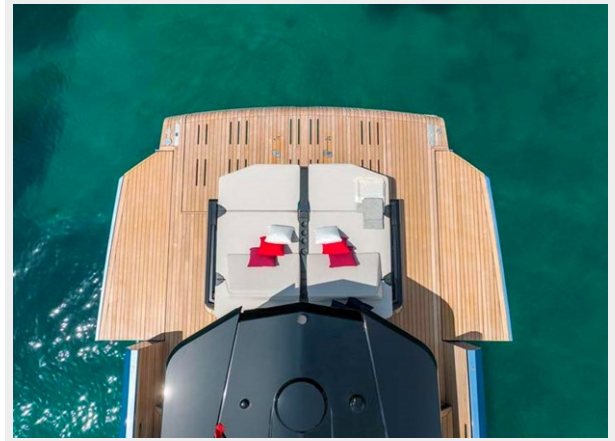

GoGo v7_Page_14_Image_0002