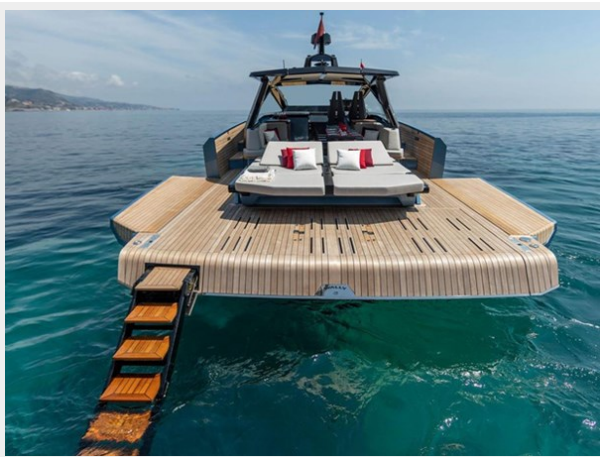

GoGo v7_Page_14_Image_0003