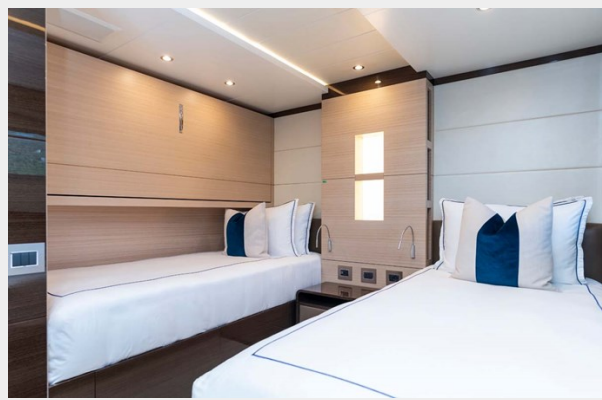

Lower Deck Twin Cabin With Pullman Berth