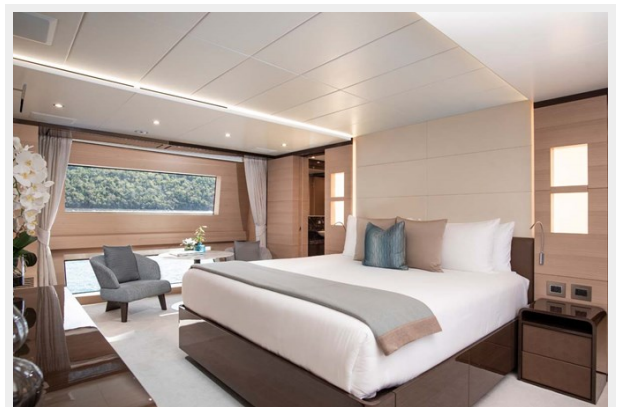

On Deck Owner Suite