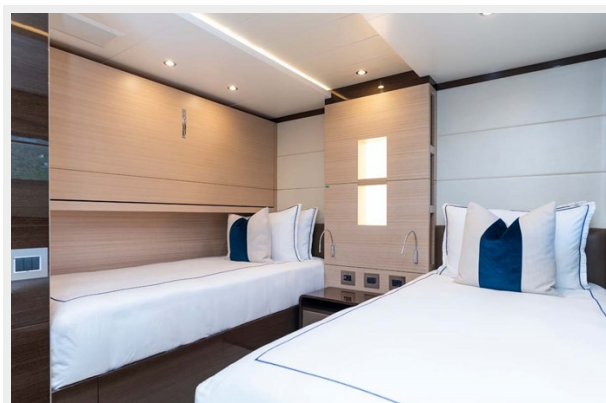

Lower Deck Twin Cabin With Pullman Berth