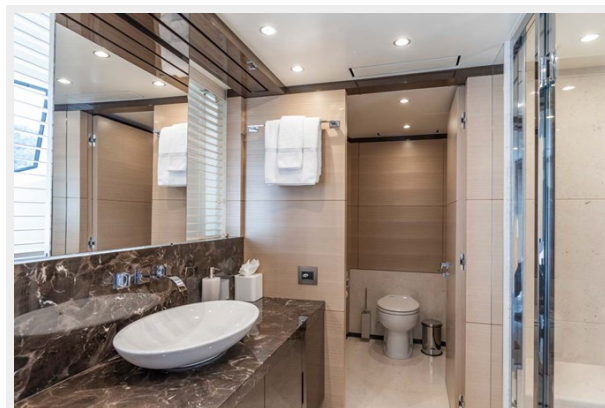

On Deck Owner Suite