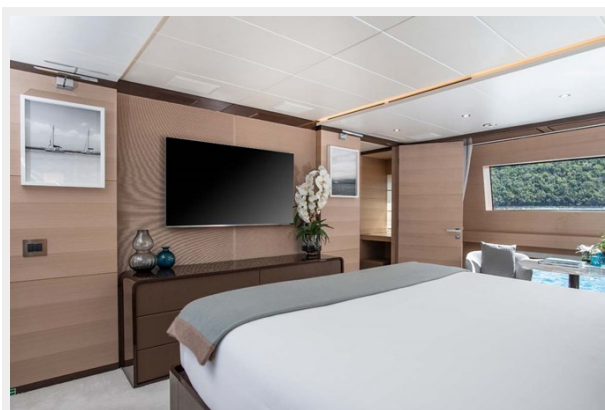

On Deck Owner Suite