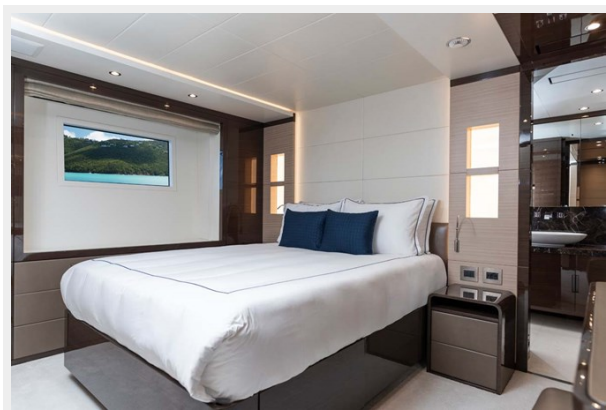

Queen Lower Deck VIP