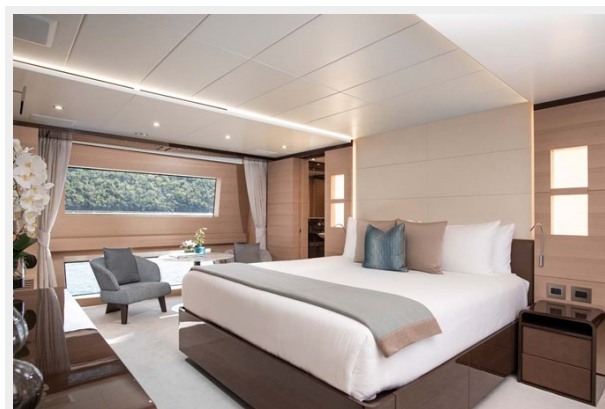

On Deck Owner Suite