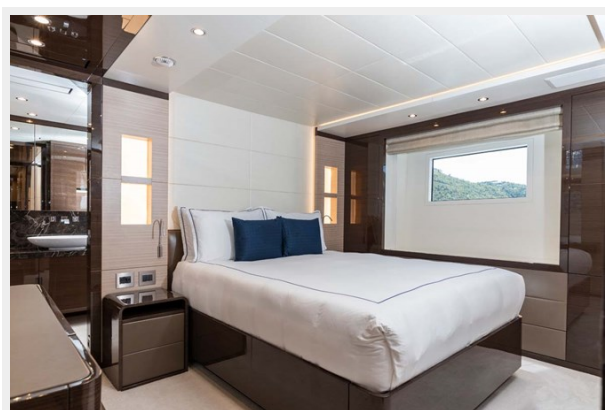

Queen Lower Deck VIP