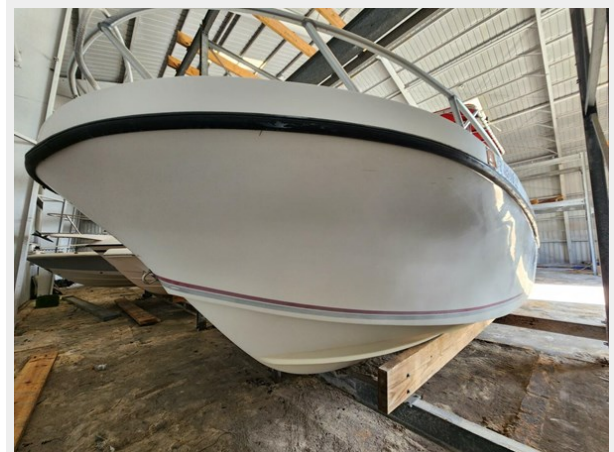

Overview

Are you a passionate angler seeking the ideal fishing vessel? Look no further! We present to you a 2002 Dusky Cuddy Cabin that's ready to make your fishing adventures unforgettable.

Description:

This Dusky Cuddy Cabin exemplifies the renowned Dusky craftsmanship, ensuring a sturdy and reliable vessel for all your fishing escapades. With a spacious cuddy cabin, it offers the perfect blend of fishing functionality and overnight accommodations. Equipped with a powerful Yamaha Optimax 225HP 2-stroke outboard engine, this boat guarantees exceptional performance, speed, and fuel efficiency. The 100-gallon fuel capacity ensures extended fishing trips without worrying about refueling. The cuddy cabin provides a cozy sleeping space for two, allowing you to extend your fishing trips overnight. Ample storage compartments and rod holders make organizing and accessing your fishing gear a breeze.

The sale includes a trailer, making transportation to and from the water a breeze. Regularly serviced and well-maintained, this Dusky Cuddy Cabin is ready for countless hours of fishing fun. Don't miss out on this opportunity to own a classic Dusky Cuddy Cabin that's been cared for with love and attention. Contact us today to schedule a viewing and experience the joys of fishing from the deck of this fantastic vessel. Your next adventure awaits! Located in Grassy Key, Florida.

image-2800001 (12)

image-2800001 (10)

image-2800001 (11)

image-2800001 (9)

image-2800001 (8)

image-2800001 (7)

image-2800001 (6)

image-2800001 (5)