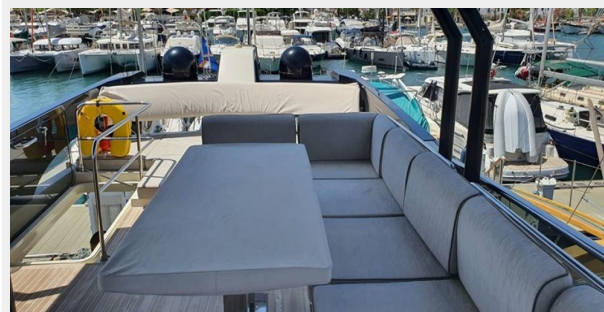

M.Y. Anahita II - Benetau Monte Carlo 6 for sale - Flybridge 2