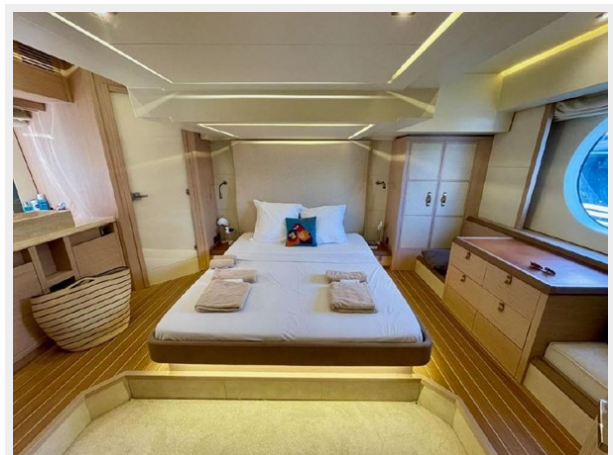

M.Y. Anahita II - Benetau Monte Carlo 6 for sale - Master Stateroom 2