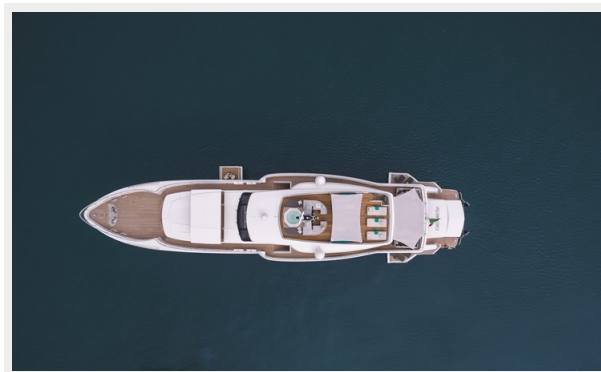

Beach Club

Sun Deck

Sun Deck

Main Deck - Cockpit

Upper Deck - Aft

Upper Deck - Aft

Fore Deck

Fore Deck

Beach Club - Indoor Pool

Beach Club - Indoor Pool

Aerial View

At Anchor

At anchor at night

Aerial view

CONTACTS

Andrey Shestakov, leading yacht broker of the sales department of Shestakov Yacht Sales Inc. Shestakov Yacht Sales Inc., the official representative of the Miami/Fort Lauderdale FL headquarters.