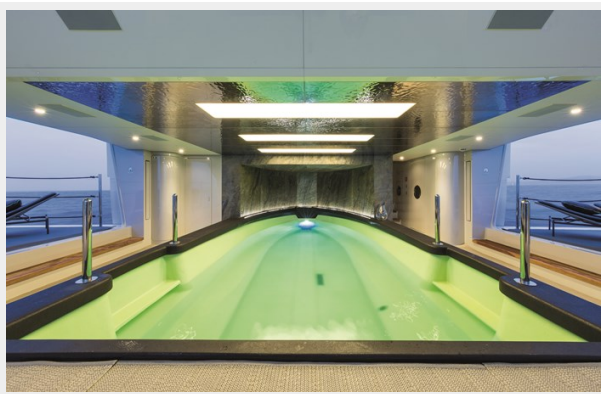

Beach Club

Sun Deck

Sun Deck

Main Deck - Cockpit

Upper Deck - Aft

Upper Deck - Aft

Fore Deck

Fore Deck

Beach Club - Indoor Pool

Beach Club - Indoor Pool

Aerial View

At Anchor

At anchor at night

Aerial view

CONTACTS

Andrey Shestakov, leading yacht broker of the sales department of Shestakov Yacht Sales Inc. Shestakov Yacht Sales Inc., the official representative of the Miami/Fort Lauderdale FL headquarters.