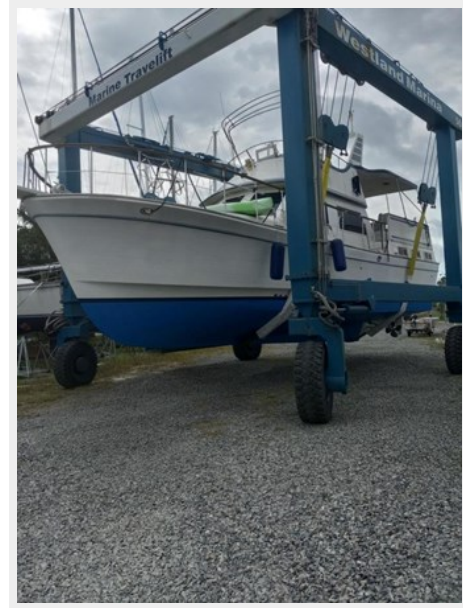

SPECIFICATIONS

Overview

South Union is a 1984 Bestway Labelle 43 Sundeck Trawler. She offers twin Volvo-Penta main engines, Universal 8.5 kW generator, fuel polishing system, huge sundeck and a two stateroom two head layout. She is a Great Loop Veteran!

Located in Titusville, Florida.

Basic Information

Category: trawler

Model Year: 1984

Year Built: 1984

Country: United States

Dimensions

LOA: 43' (13.11mm)

Hull Material: Fiberglass

Engine Information

Engines: 1

Manufacturer: Volvo

PHOTOS

image-2797328 (63)

image-2797328 (62)

image-2797328 (61)

image-2797328 (60)

image-2797328 (59)

image-2797328 (58)

image-2797328 (57)

image-2797328 (56)

image-2797328 (55)

image-2797328 (54)

image-2797328 (53)