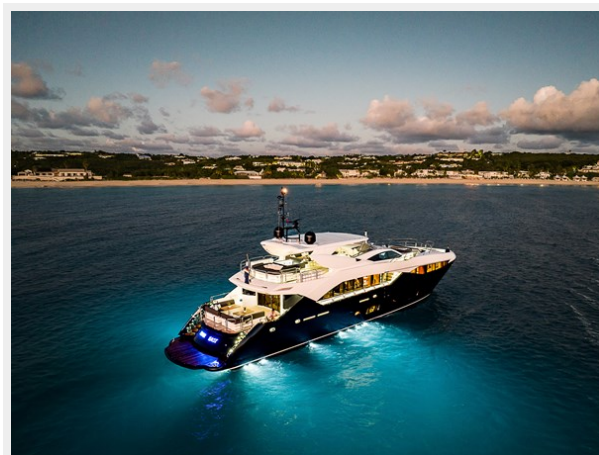

05 - At anchor with lights