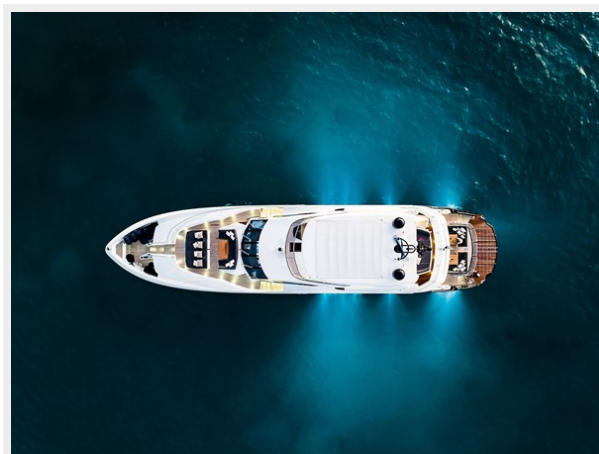

31 - View from above with lights