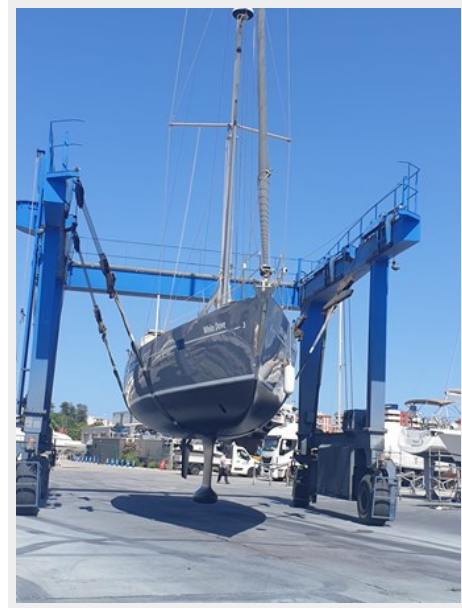

1000009713