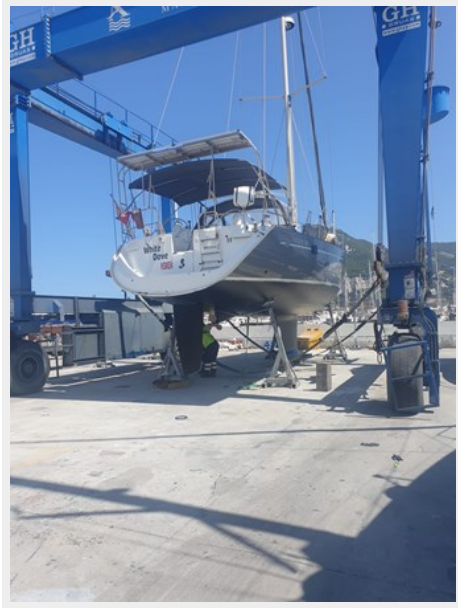

100009734

1000012634

1000012628

23808