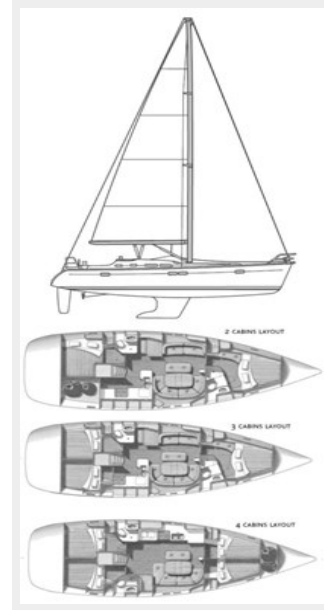

oceanis_473_drawing-463x1024

1000012624