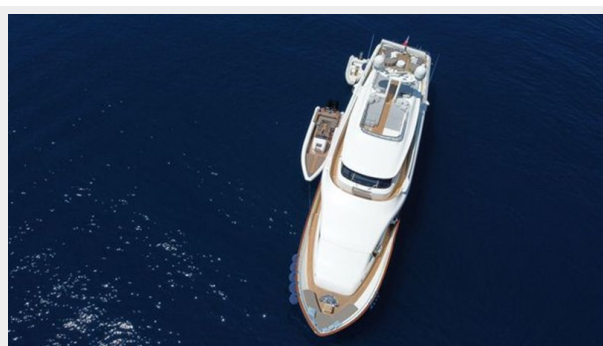

ФОТОГРАФИИ