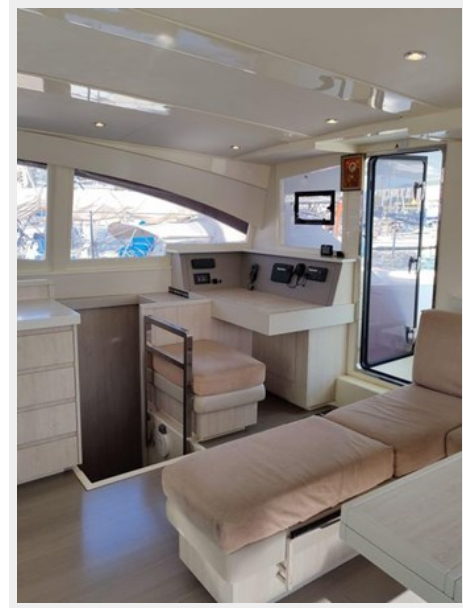

ФОТОГРАФИИ