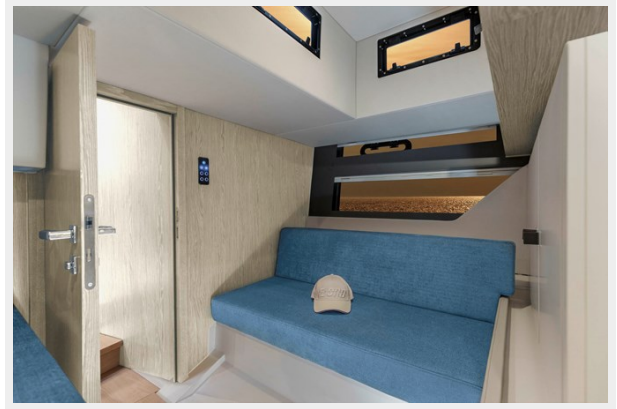

F41XL Dashboard

FJORD41XL_ Interior kitchen Polar Modejpg

FJORD 41XL_ Main Cabin Classic Mode

FJORD_41_XL_Bed in Polar Mode

FJORD 41XL_ Main cabin bed Polar Mode

FJORD41XL_ Guest cabin Polar mode

FJORD41XL_Lobby Polar Mode_v2