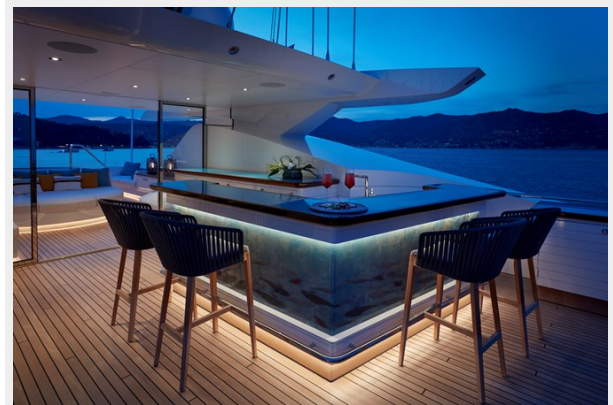

Somnium copyright Feadship BD bar 01 1