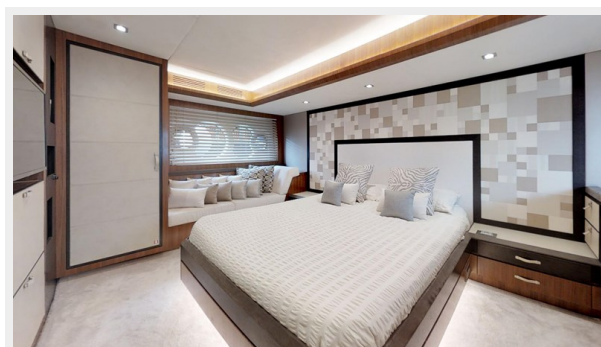

IT'S MAGIC Master Bedroom(1)