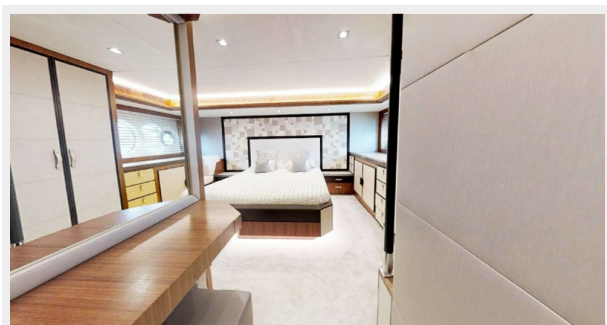

IT'S MAGIC Master Cabin