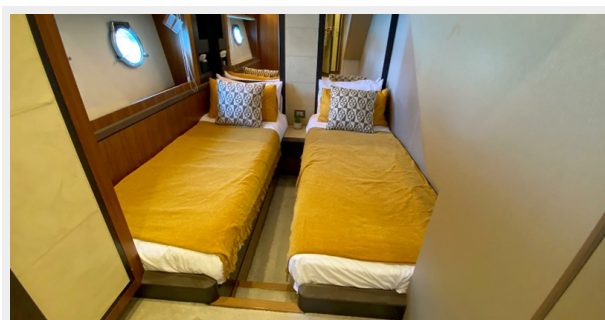

IT'S MAGIC Twin Cabin 2