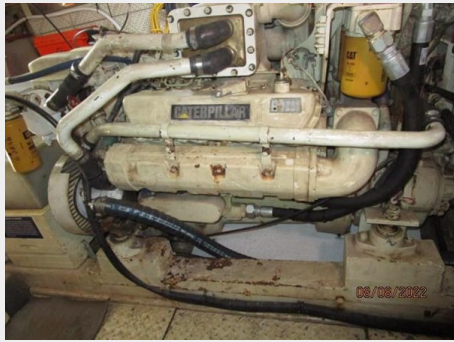

58_2791936_47_defever_starboard_main_engine