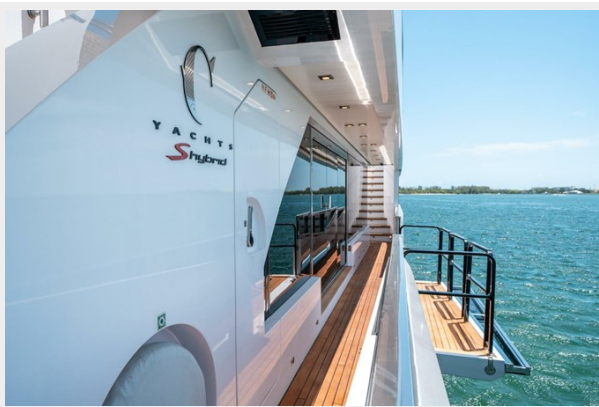

18_2802857_