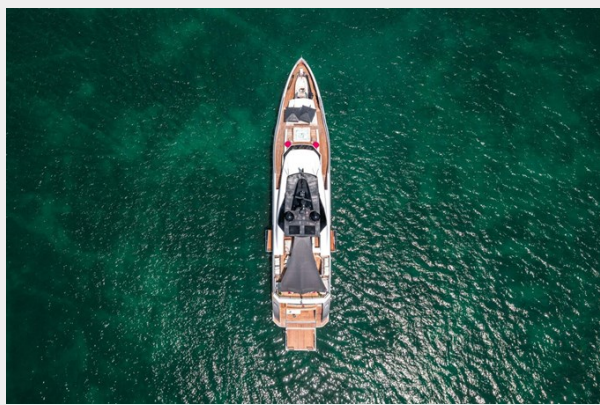

12_2802857_