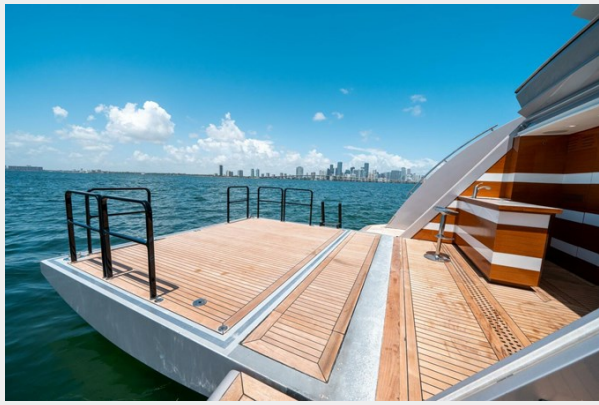

20_2802857_