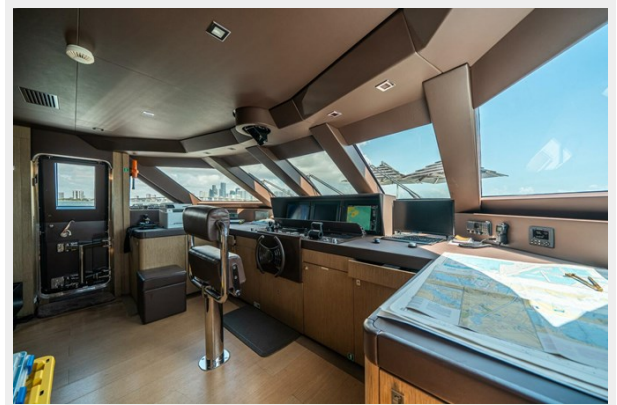

55_2802857_