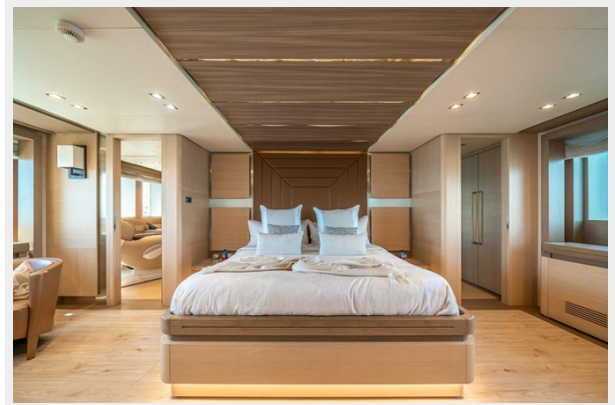

35_2802857_