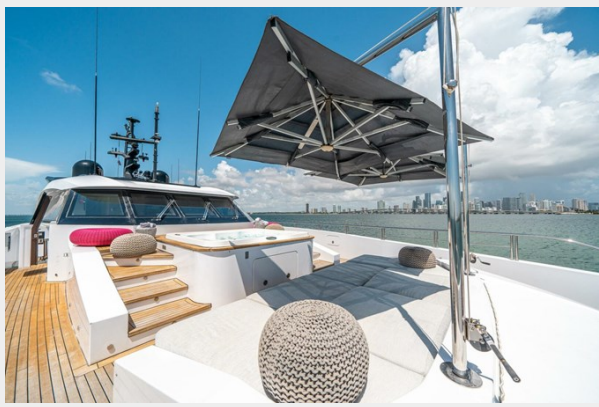

16_2802857_