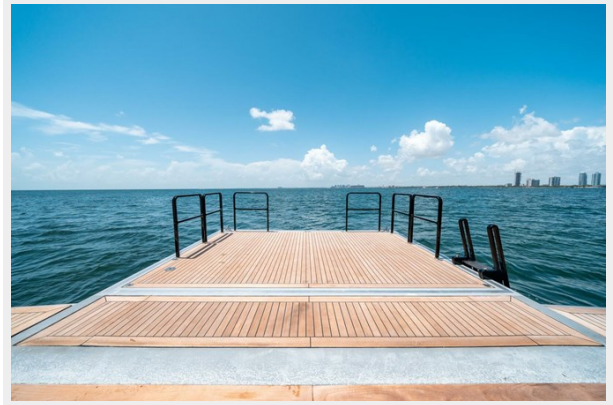

21_2802857_