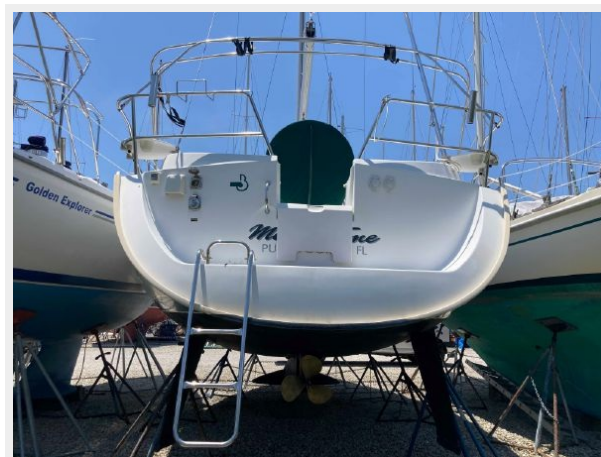

A 2005 USA built 331 model, it shows well and is in very clean condition with several recent upgrades. 2005 Beneteau 331, rare keel/centerboard model. She's 2'11 board up, 6'11 board down. Photo where she is dried out is a sistership.

ФОТОГРАФИИ

2

3

4

5

6

7

8