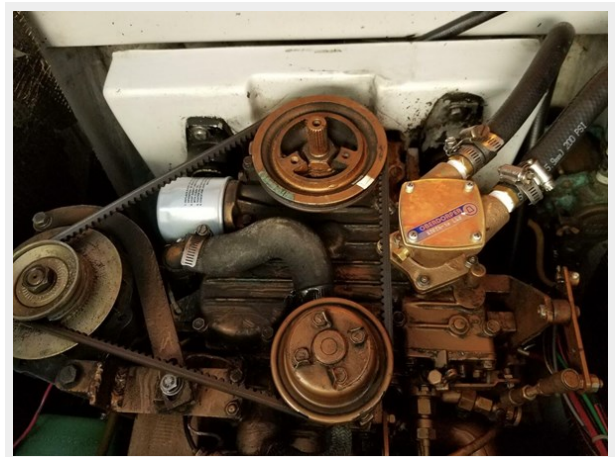

5_2802741_engine