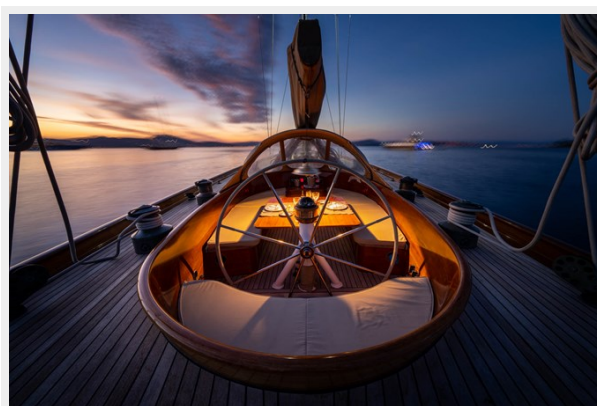

## Обзор

SAVANNAH's all carbon kevlar construction ensures thrilling performance & impeccable balance thanks to her deep fin keel. In truth this Modern Classic Legend has never really been matched since her launch in 1997. Achieving a particularly good rating, it is no wonder SAVANNAH continues to turn heads on the racecourse where she has achieved podium results in Antigua, Newport RI, St Tropez and Cowes. With hydraulic winches & furling genoa, SAVANNAH can be easily sailed by 2-3 pers. and is an ideal purist's cruising yacht in which to cruise the Mediterranean or US coastline. This is a fine yacht not to be missed!

# ФОТОГРАФИИ

Roman\_230905\_2848\_LR

Roman\_230904\_1459\_LR

Roman\_230904\_1764\_LR

Roman\_230904\_1821\_LR

Roman\_230904\_1637\_LR

Roman\_230904\_1448\_LR

Roman\_230904\_1817a\_LR