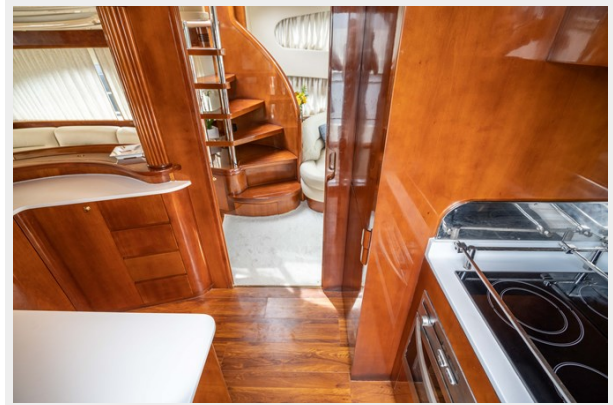

estia zeus - galley2