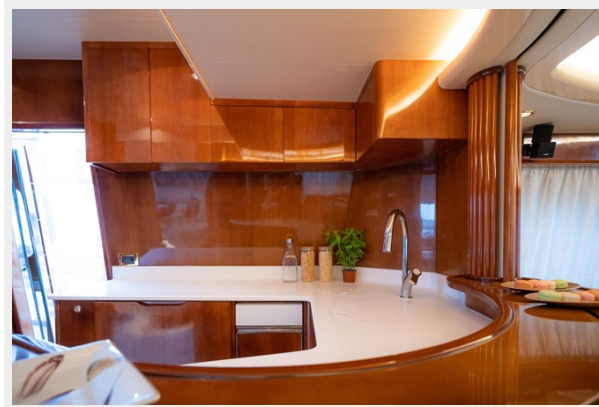

estia zeus - galley1