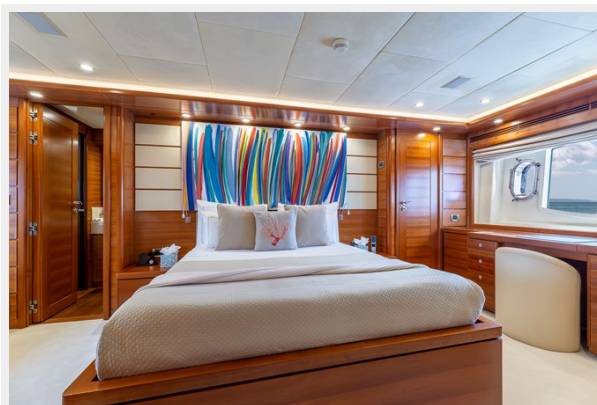

Ferretti Custom Line 112 Next NATI TRE