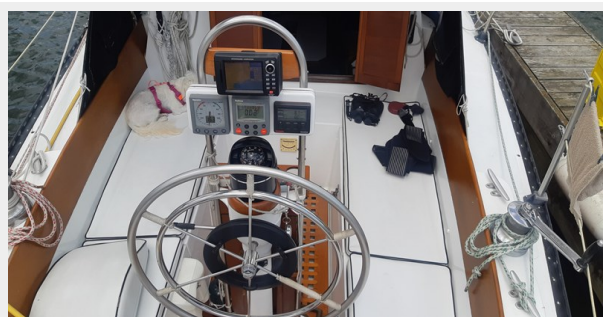

20230718_133846