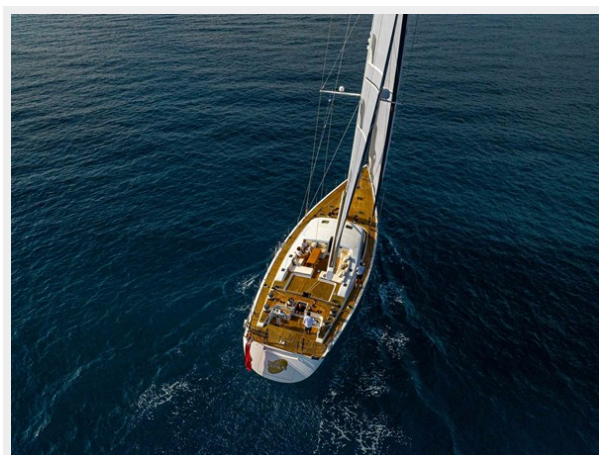

Illusion_WY_Nav_6