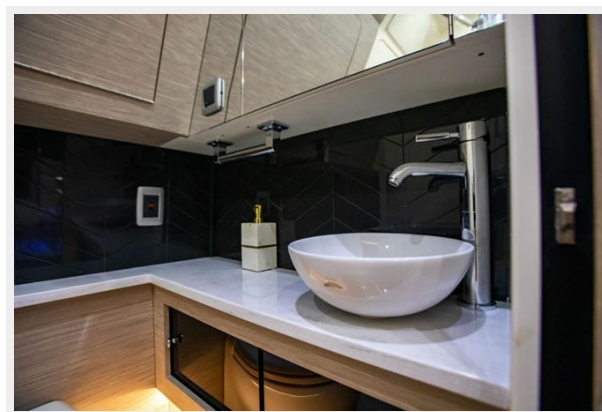

ScoutBoats_WY_Int_5