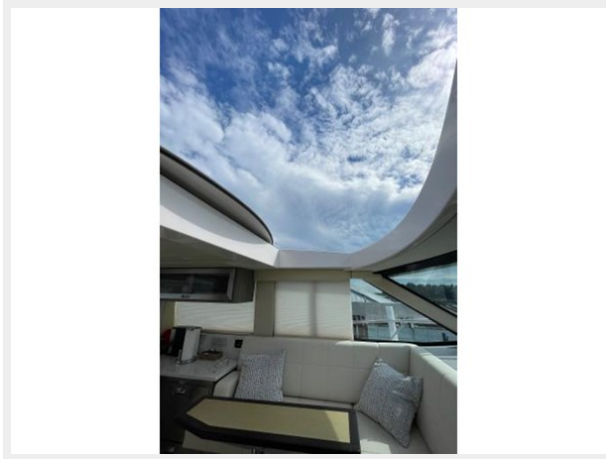

REGAL

Boat: Regal 38 XO
Engine(s): Triple Yamaha 300
Test Date: 1/24/2019

Regal 38 XO

Length Overall	38'11"
Beam	11'11"
Dry Weight	14800 Lbs
Fuel Capacity	350 Gal
Weight on Tread	23450 Lbs

Triple Yamaha 300

Horsepower	900
Propeller	Salvador Sales 8 502
Pitch	17

Performance Data

RPM	MPH	GPH	MPG
1950	20.1	21.1	1.20
2000	21.8	22.1	1.28
2050	23.5	23.1	1.35
2100	25.2	24.1	1.42
2150	26.9	25.1	1.50
2200	28.6	26.1	1.58
2250	30.3	27.1	1.65
2300	32.0	28.1	1.72
2350	33.7	29.1	1.80
2400	35.4	30.1	1.88
2450	37.1	31.1	1.95
2500	38.8	32.1	2.02
2550	40.5	33.1	2.10
2600	42.2	34.1	2.18
2650	43.9	35.1	2.25
2700	45.6	36.1	2.32
2750	47.3	37.1	2.40
2800	49.0	38.1	2.48
2850	50.7	39.1	2.55
2900	52.4	40.1	2.62
2950	54.1	41.1	2.70
3000	55.8	42.1	2.78
3050	57.5	43.1	2.85
3100	59.2	44.1	2.92
3150	60.9	45.1	3.00
3200	62.6	46.1	3.08
3250	64.3	47.1	3.15
3300	66.0	48.1	3.22
3350	67.7	49.1	3.30
3400	69.4	50.1	3.38
3450	71.1	51.1	3.45
3500	72.8	52.1	3.52
3550	74.5	53.1	3.60
3600	76.2	54.1	3.68
3650	77.9	55.1	3.75
3700	79.6	56.1	3.82
3750	81.3	57.1	3.90
3800	83.0	58.1	3.98
3850	84.7	59.1	4.05
3900	86.4	60.1	4.12
3950	88.1	61.1	4.20
4000	89.8	62.1	4.28
4050	91.5	63.1	4.35
4100	93.2	64.1	4.42
4150	94.9	65.1	4.50
4200	96.6	66.1	4.58
4250	98.3	67.1	4.65
4300	100.0	68.1	4.72
4350	101.7	69.1	4.80
4400	103.4	70.1	4.88
4450	105.1	71.1	4.95
4500	106.8	72.1	5.02
4550	108.5	73.1	5.10
4600	110.2	74.1	5.18
4650	111.9	75.1	5.25
4700	113.6	76.1	5.32
4750	115.3	77.1	5.40
4800	117.0	78.1	5.48
4850	118.7	79.1	5.55
4900	120.4	80.1	5.62
4950	122.1	81.1	5.70
5000	123.8	82.1	5.78
5050	125.5	83.1	5.85
5100	127.2	84.1	5.92
5150	128.9	85.1	6.00
5200	130.6	86.1	6.08
5250	132.3	87.1	6.15
5300	134.0	88.1	6.22
5350	135.7	89.1	6.30
5400	137.4	90.1	6.38
5450	139.1	91.1	6.45
5500	140.8	92.1	6.52
5550	142.5	93.1	6.60
5600	144.2	94.1	6.68
5650	145.9	95.1	6.75
5700	147.6	96.1	6.82
5750	149.3	97.1	6.90
5800	151.0	98.1	6.98
5850	152.7	99.1	7.05
5900	154.4	100.1	7.12
5950	156.1	101.1	7.20
6000	157.8	102.1	7.28
6050	159.5	103.1	7.35
6100	161.2	104.1	7.42
6150	162.9	105.1	7.50
6200	164.6	106.1	7.58
6250	166.3	107.1	7.65
6300	168.0	108.1	7.72
6350	169.7	109.1	7.80
6400	171.4	110.1	7.88
6450	173.1	111.1	7.95
6500	174.8	112.1	8.02
6550	176.5	113.1	8.10
6600	178.2	114.1	8.18
6650	179.9	115.1	8.25
6700	181.6	116.1	8.32
6750	183.3	117.1	8.40
6800	185.0	118.1	8.48
6850	186.7	119.1	8.55
6900	188.4	120.1	8.62
6950	190.1	121.1	8.70
7000	191.8	122.1	8.78
7050	193.5	123.1	8.85
7100	195.2	124.1	8.92
7150	196.9	125.1	9.00
7200	198.6	126.1	9.08
7250	200.3	127.1	9.15
7300	202.0	128.1	9.22
7350	203.7	129.1	9.30
7400	205.4	130.1	9.38
7450	207.1	131.1	9.45
7500	208.8	132.1	9.52
7550	210.5	133.1	9.60
7600	212.2	134.1	9.68
7650	213.9	135.1	9.75
7700	215.6	136.1	9.82
7750	217.3	137.1	9.90
7800	219.0	138.1	9.98
7850	220.7	139.1	10.05
7900	222.4	140.1	10.12
7950	224.1	141.1	10.20
8000	225.8	142.1	10.28
8050	227.5	143.1	10.35
8100	229.2	144.1	10.42
8150	230.9	145.1	10.50
8200	232.6	146.1	10.58
8250	234.3	147.1	10.65
8300	236.0	148.1	10.72
8350	237.7	149.1	10.80
8400	239.4	150.1	10.88
8450	241.1	151.1	10.95
8500	242.8	152.1	11.02
8550	244.5	153.1	11.10
8600	246.2	154.1	11.18
8650	247.9	155.1	11.25
8700	249.6	156.1	11.32
8750	251.3	157.1	11.40
8800	253.0	158.1	11.48
8850	254.7	159.1	11.55
8900	256.4	160.1	11.62
8950	258.1	161.1	11.70
9000	259.8	162.1	11.78
9050	261.5	163.1	11.85
9100	263.2	164.1	11.92
9150	264.9	165.1	12.00
9200	266.6	166.1	12.08
9250	268.3	167.1	12.15
9300	270.0	168.1	12.22
9350	271.7	169.1	12.30
9400	273.4	170.1	12.38
9450	275.1	171.1	12.45
9500	276.8	172.1	12.52
9550	278.5	173.1	12.60
9600	280.2	174.1	12.68
9650	281.9	175.1	12.75
9700	283.6	176.1	12.82
9750	285.3	177.1	12.90
9800	287.0	178.1	12.98
9850	288.7	179.1	13.05
9900	290.4	180.1	13.12
9950	292.1	181.1	13.20
10000	293.8	182.1	13.28

NOTES TO CONSUMER: The information contained herein is for informational purposes only. It is not intended to constitute an offer of insurance or any other financial product. Please contact your insurance agent for more information. ©2019 Regal Marine Industries, Inc. All rights reserved. Regal Marine Industries, Inc. 2300 Jolly Road, Oyster, VA 23089. (407) 851-4300. www.regalboats.com