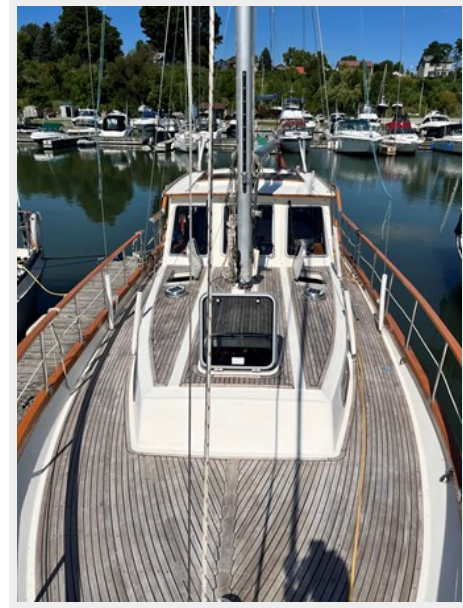

Photo 2023-09-15, 1 49 09 PM