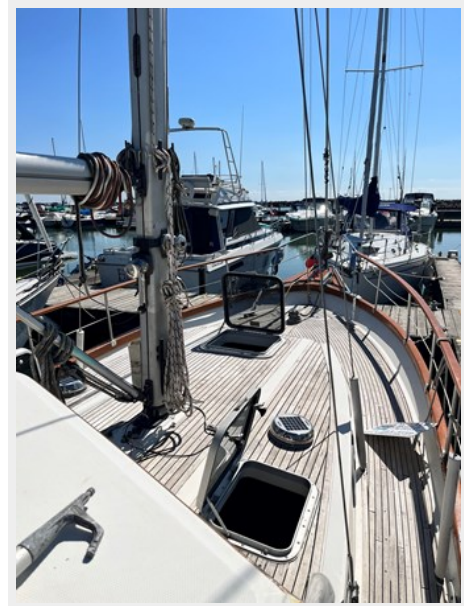

Photo 2023-09-15, 1 48 37 PM