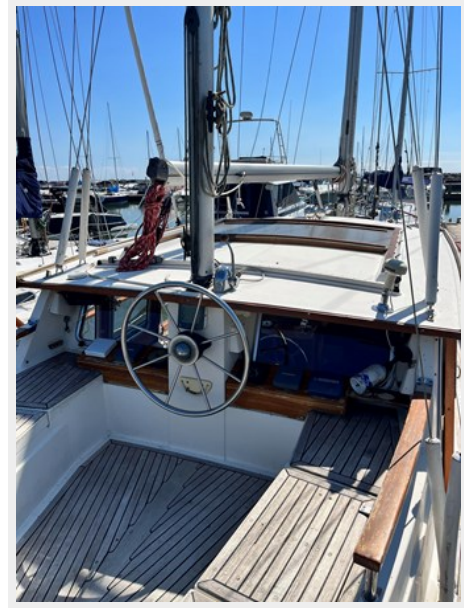

Photo 2023-09-15, 1 48 02 PM