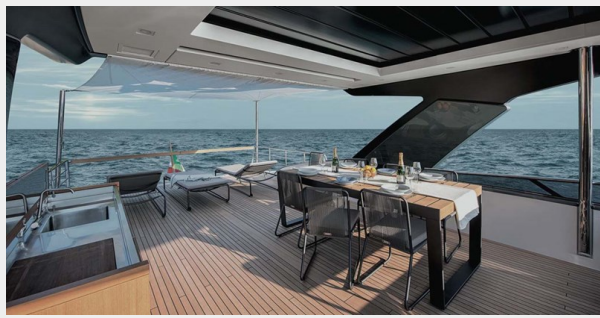

PHOTOS

PHOTO-2023-03-17-22-48-33 3