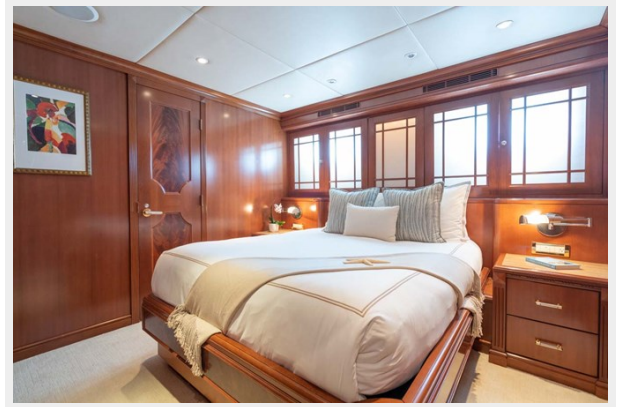

Accommodations

Total Cabins: 5

Sleeps: 11

Crew Cabin: 6

Hull and Deck Information

Hull Material: Aluminum

Hull Configuration: Semi-Displacement

Exterior Designer: Setzer Yacht Architects

Port Guest Stateroom

Port Guest Ensuite

On Deck VIP Stateroom

On Deck VIP Stateroom

VIP Ensuite

Starboard Guest Stateroom

Starboard Guest Stateroom

Twin Guest Stateroom