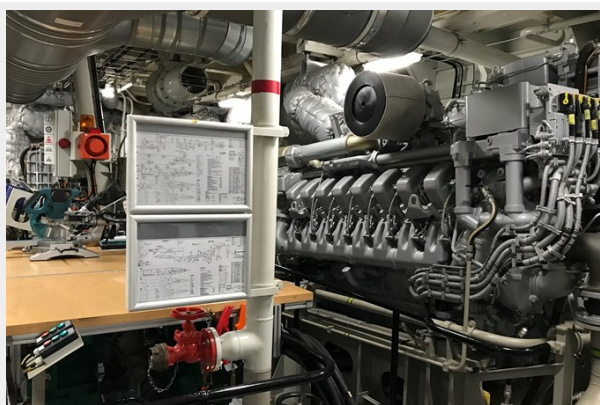

yacht-dapple-interior-08