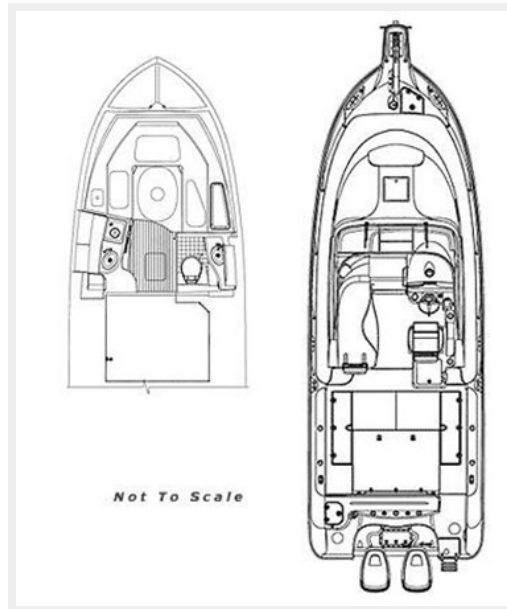

114848_0_070320091709_5