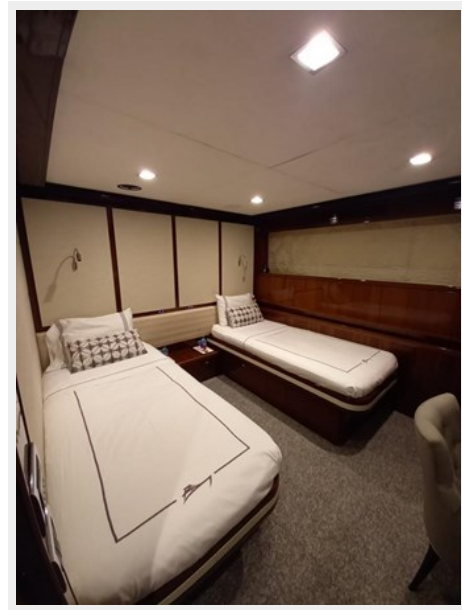

**2E3D9B36-C572-415E-AB91-
C0DD556A4140**