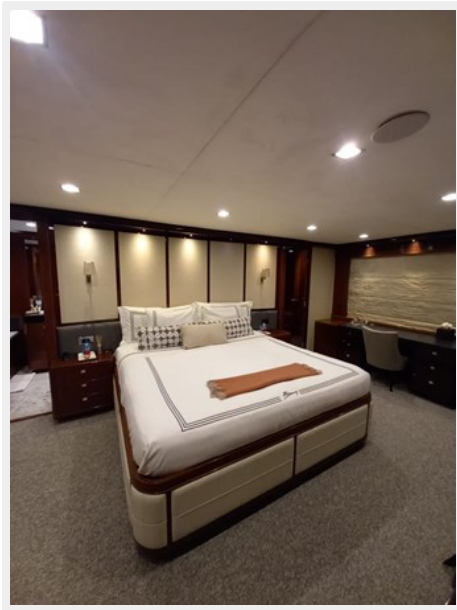

**E01A07CF-8DE9-45C3-BB0E-
5AB4A769CB7F**