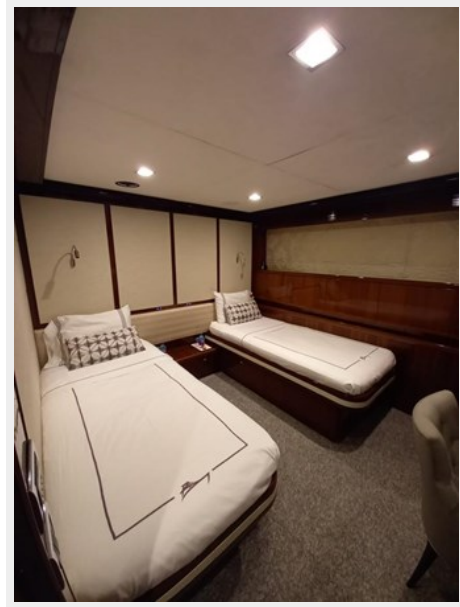

**1C7DC259-7602-44C7-AAD6-
8BE22D4A7CAE**