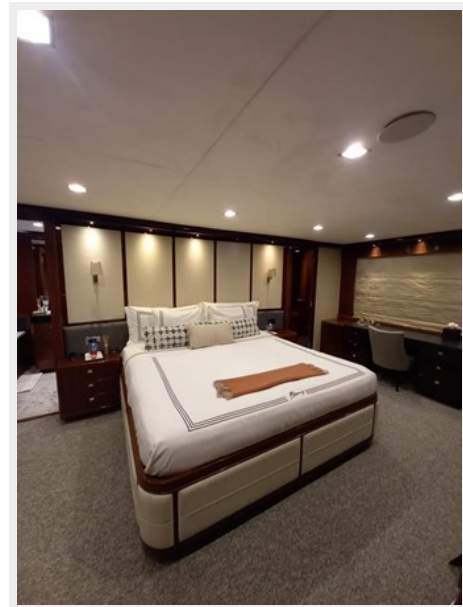

4E7DB3E0-9059-4311-B916-D3EBC4F2B050 69534784-0951-46B7-87D8-BE14F31B740A