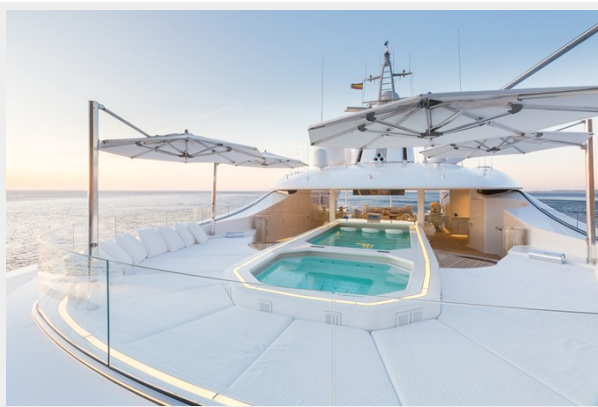

yacht-lady-lara-91m-2023-exterior-25