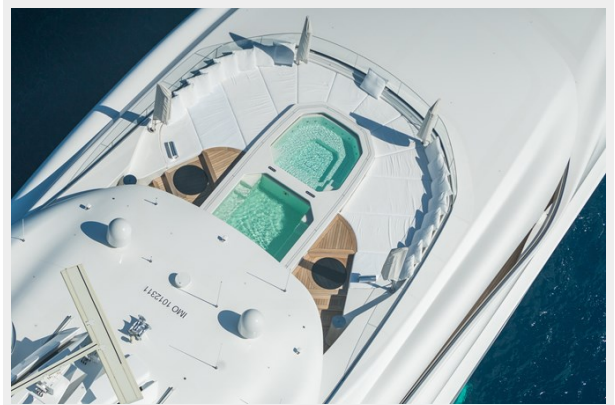

yacht-lady-lara-91m-2023-exterior-26