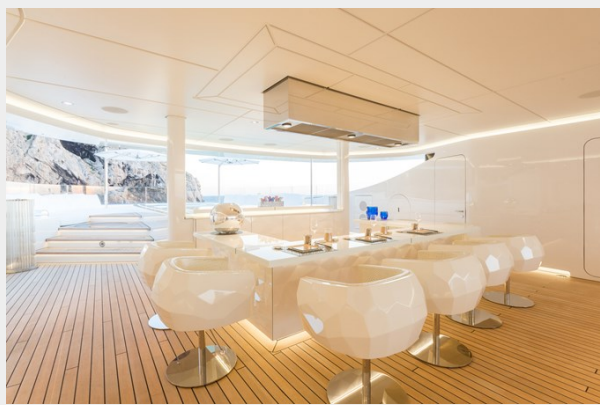

yacht-lady-lara-91m-2023-exterior-24