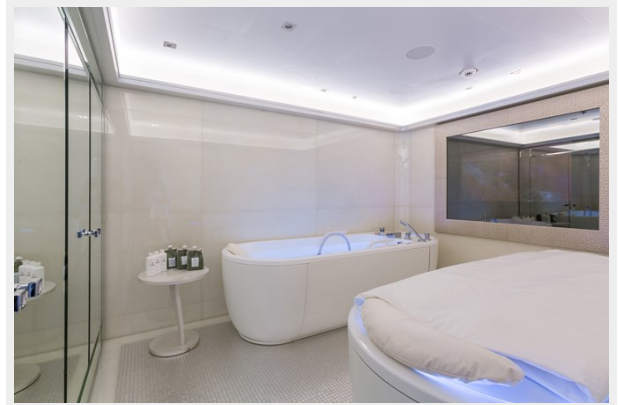

yacht-lady-lara-91m-2023-interior-25