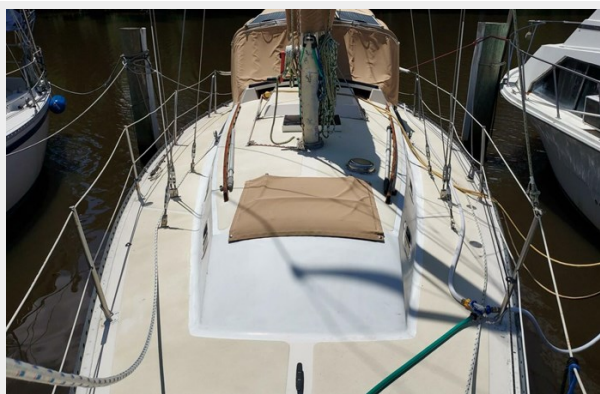

10_2800851_1012_islander_36