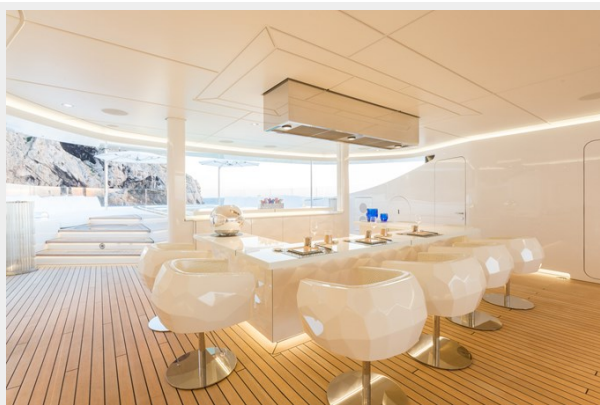

yacht-lady-lara-91m-2023-exterior-24