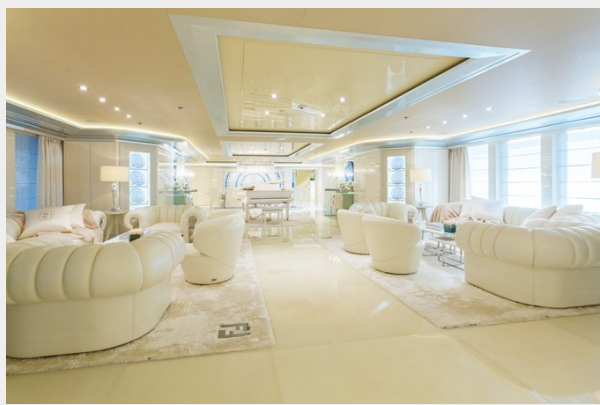

yacht-lady-lara-91m-2023-interior-14