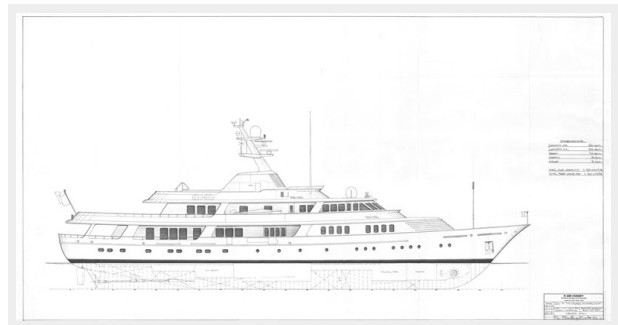

LADY BEATRICE GA