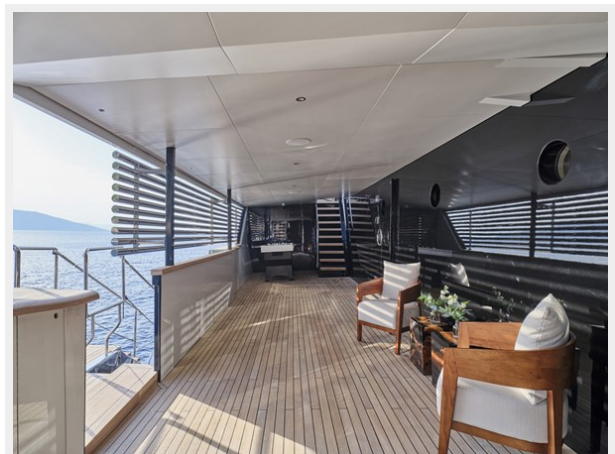

AMELS 61m Main Deck Port Side