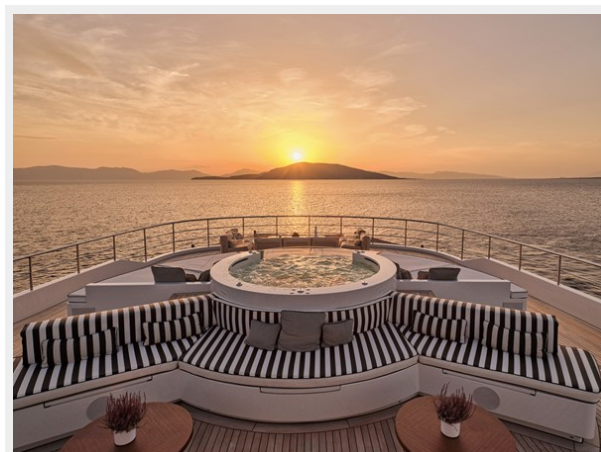

AMELS 61m Upper Deck Jacuzzi Lounge Area