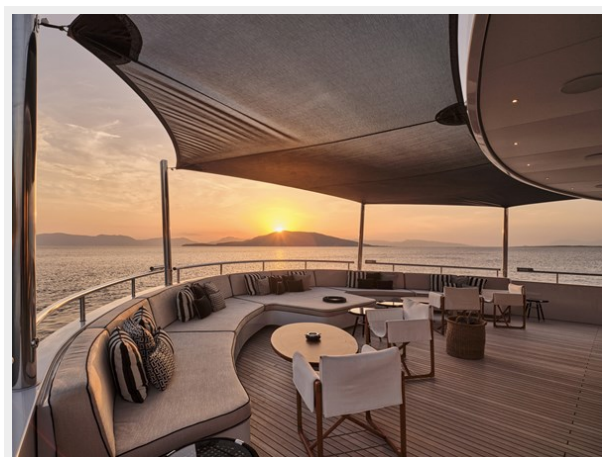

AMELS 61m Upper Deck Aft 3