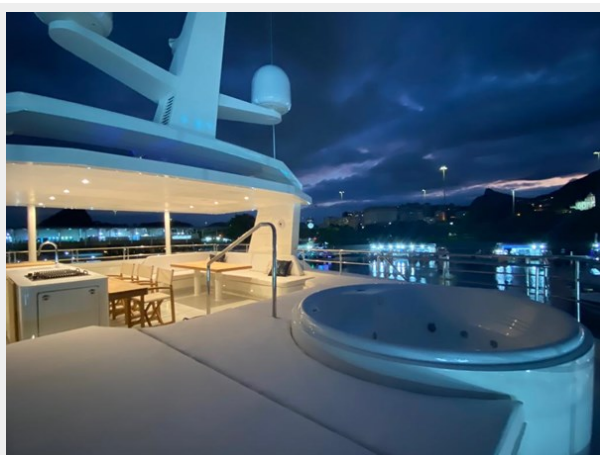

| INTERIOR (8)

| EXTERIOR (7)