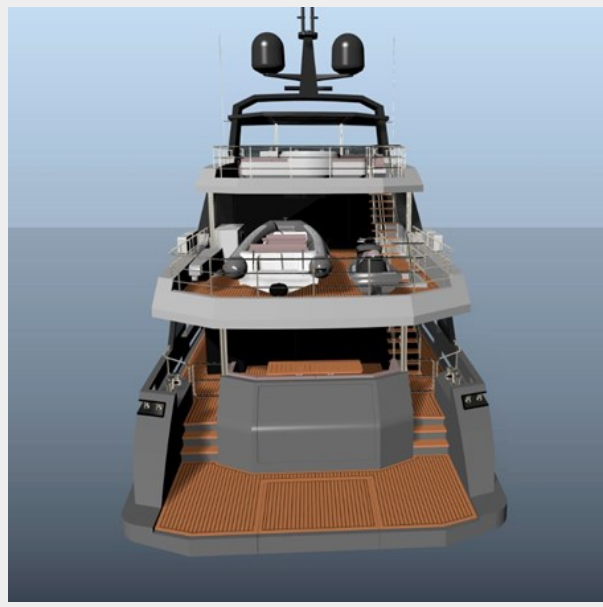

**INACE EXPLORA 115 - 2025 MOTOR
YACHT FOR SALE | EXTERIOR (11)**