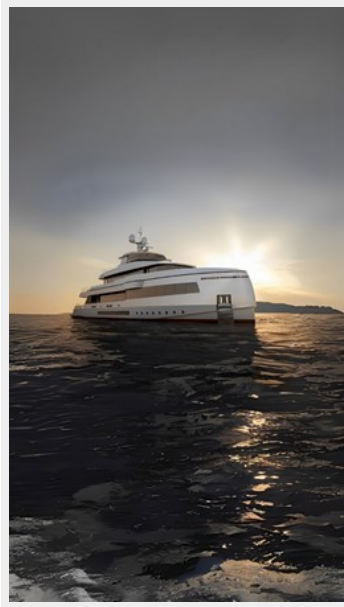

EXPLORA 131 — INACE

Builder: INACE

Year Built: 2025

Model: expedition yacht

Price: Price on Application

Location: United Arab Emirates

LOA: 131' (39.93m)

Beam: 7.92

SPECIFICATIONS

Overview

The Explora 131 is a **131-foot (40 m) motor yacht built by INACE and delivered in 2025**. It has a steel/aluminum hull and was designed by Fernando de Almeida. The yacht has six staterooms and can carry tenders, toys, and a helicopter.

Basic Information

Category: expedition yacht

Sub Category: Expedition or Explorer

Model Year: 2025

Year Built: 2025

Country: United Arab Emirates

Dimensions

LOA: 131' (39.93mm)

**INACE EXPLORA 131 - 2023 MOTOR
YACHT FOR SALE | EXTERIOR (2)**

**INACE EXPLORA 131 - 2023 MOTOR
YACHT FOR SALE | EXTERIOR (3)**

**INACE EXPLORA 131 - 2023 MOTOR
YACHT FOR SALE | EXTERIOR (4)**

INACE EXPLORA 131 - 2023 MOTOR YACHT FOR SALE | EXTERIOR (5)